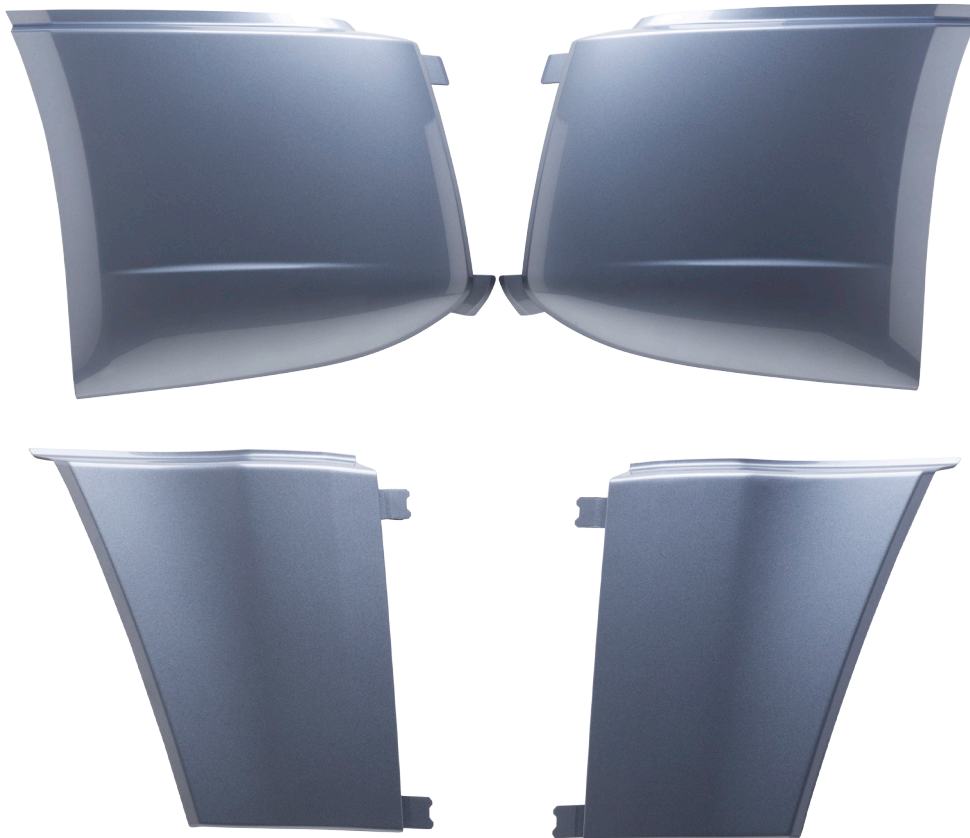

Bumper Add-On only available with the purchase of a painted or dressed hood

Unpainted Part Number	Part Description	Painted Description	Painted Part Number
82754747	Tow Hook Cover - LH	VNL GEN5 SWO Bumper Cover Set - Painted	VPTVNLG5SCVRS + Paint Code
82754751	Tow Hook Cover - RH		
82750590	Bumper End Cap Cover, SWO - RH		
82750588	Bumper End Cap Cover, SWO - LH		
82754747	Tow Hook Cover - LH	VNL GEN5 LWO Bumper Cover Set - Painted	VPTVNLG5LCVRS + Paint Code
82754751	Tow Hook Cover - RH		
82750596	Bumper End Cap Cover, LWO - LH		
82750598	Bumper End Cap Cover, LWO - RH		

Note: Bumper Add-Ons do not include the lamps or brackets.

VOLVO

Volvo Trucks

www.volvotrucks.us | www.volvotrucks.ca